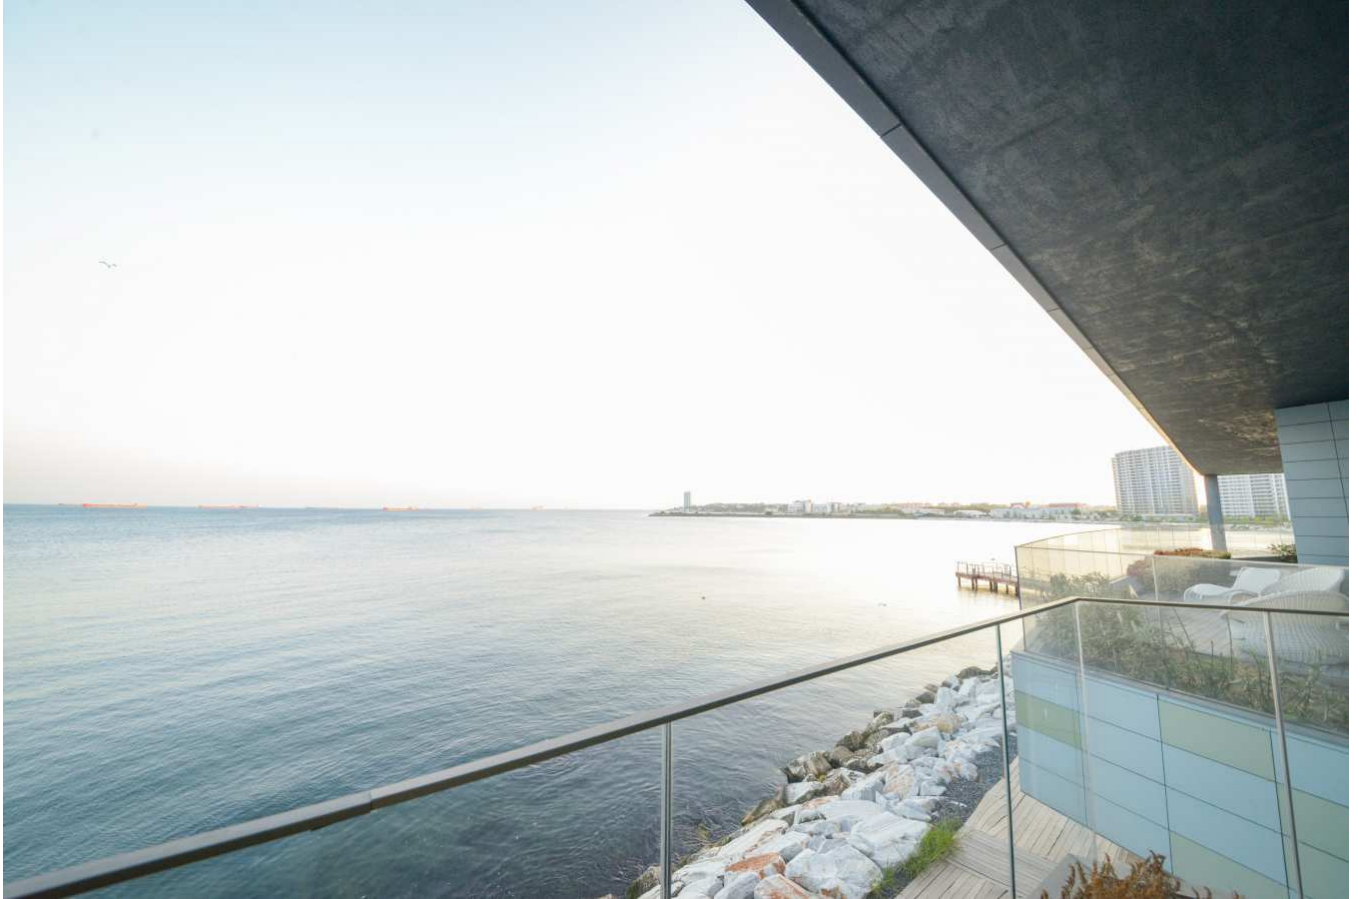

## SEA PEARL

TURKEY / ISTANBUL / ATAŞEHİR

**Project Status:**  
Completed

**Price Range:**  
859,100 - 859,100 \$