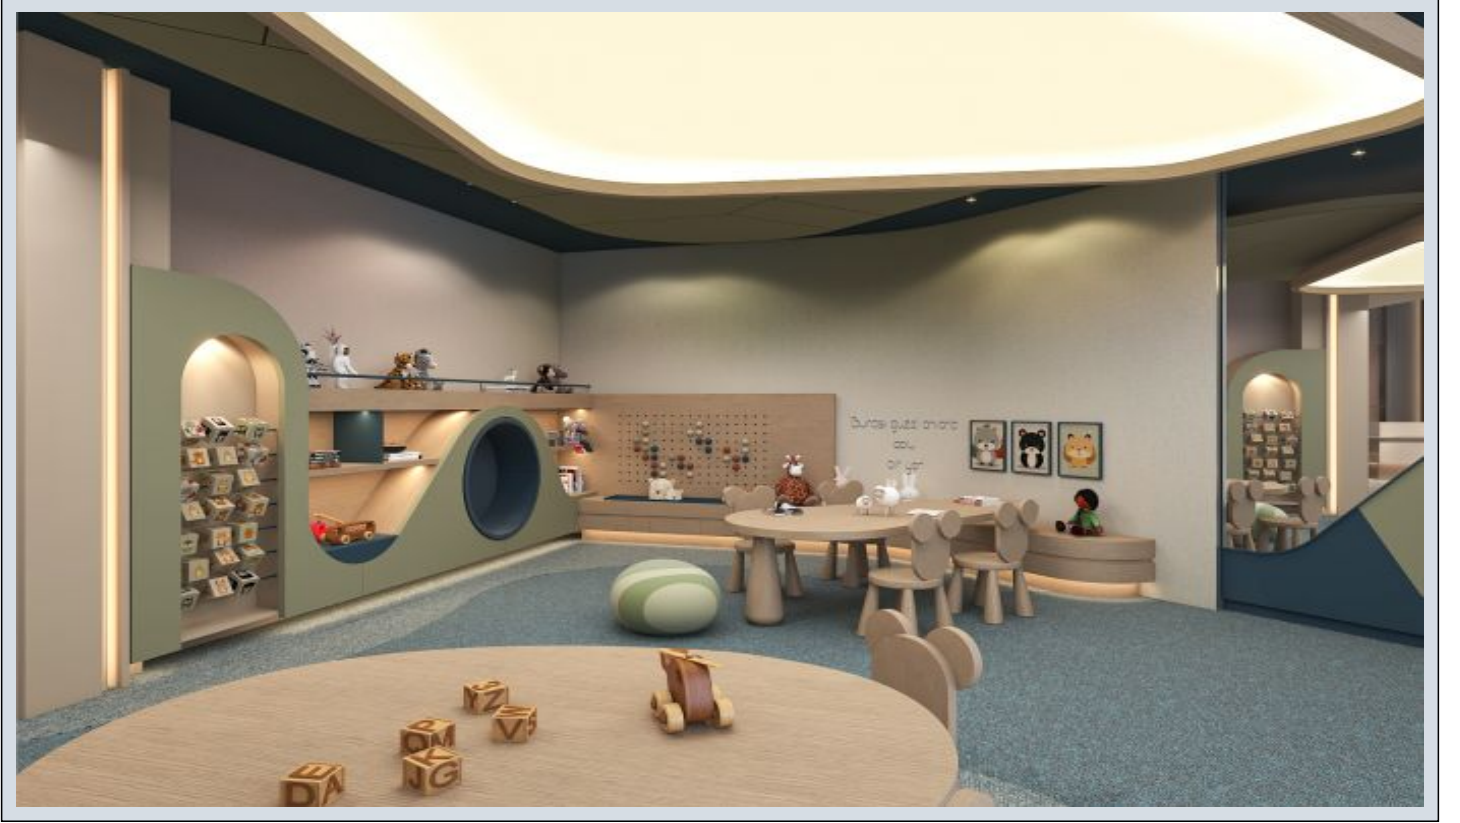

Next Level Kemer - 2+1 İstanbul / Eyüp

For Sale - Apartment 27,508,000 TL | 112 m2 İstanbul / Eyüp

Rooms : 2
Saloons : 1
Baths : 1
Type of Property : Apartment Flat
Property Condition : Brand New
Usage Status : Empty