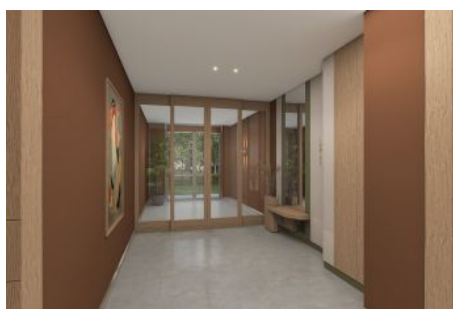

Advert No:f-494589-1251