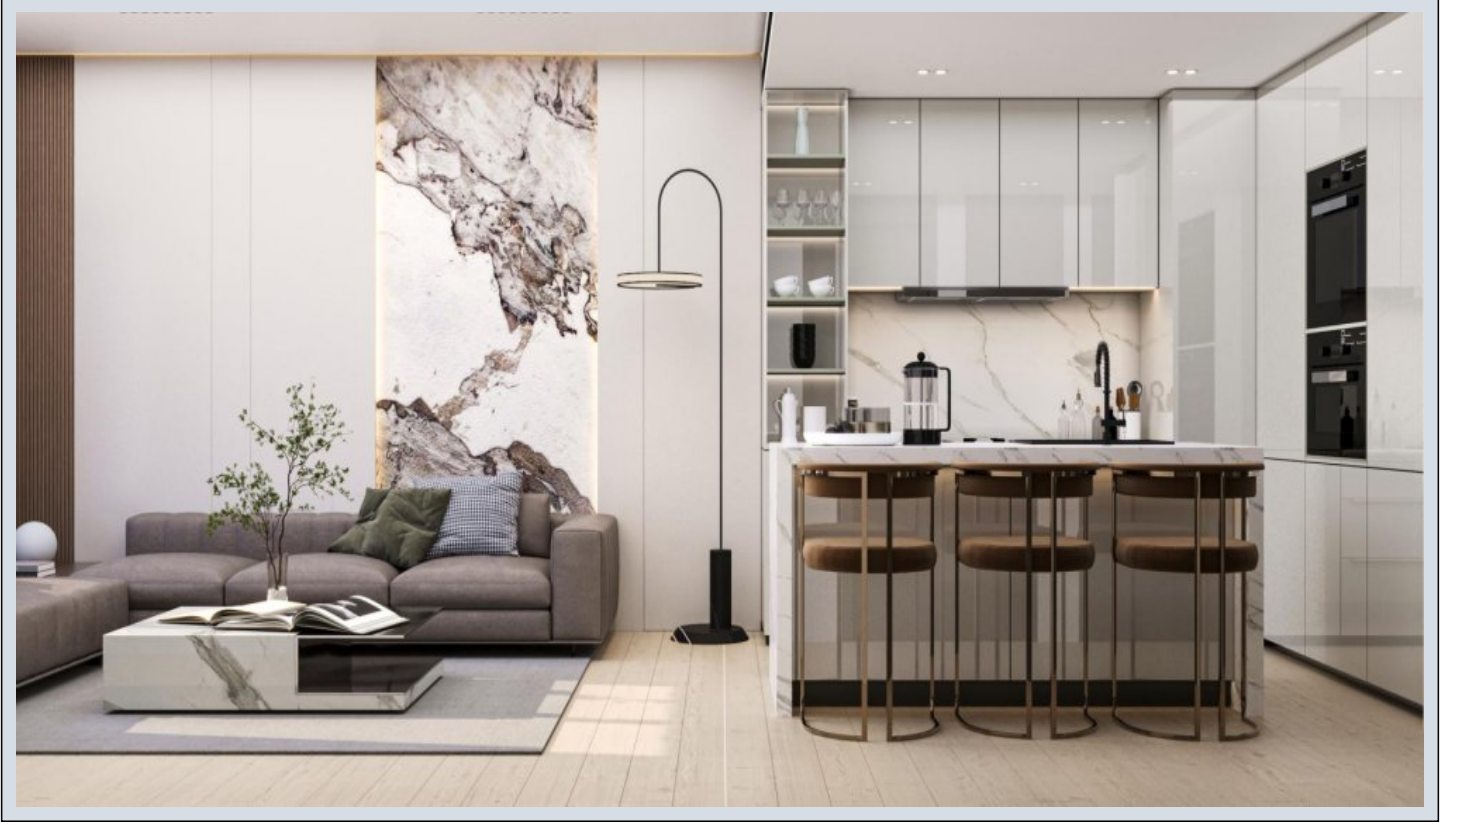

Dawn by Binghatti - Studio Dubai / Jumeirah Village Circle

For Sale - Apartment 289,000 \$ | 42 m2 Dubai / Jumeirah Village Circle

Rooms : 1

Baths : 1

Type of Property : Studio Apartment

Property Condition : Brand New