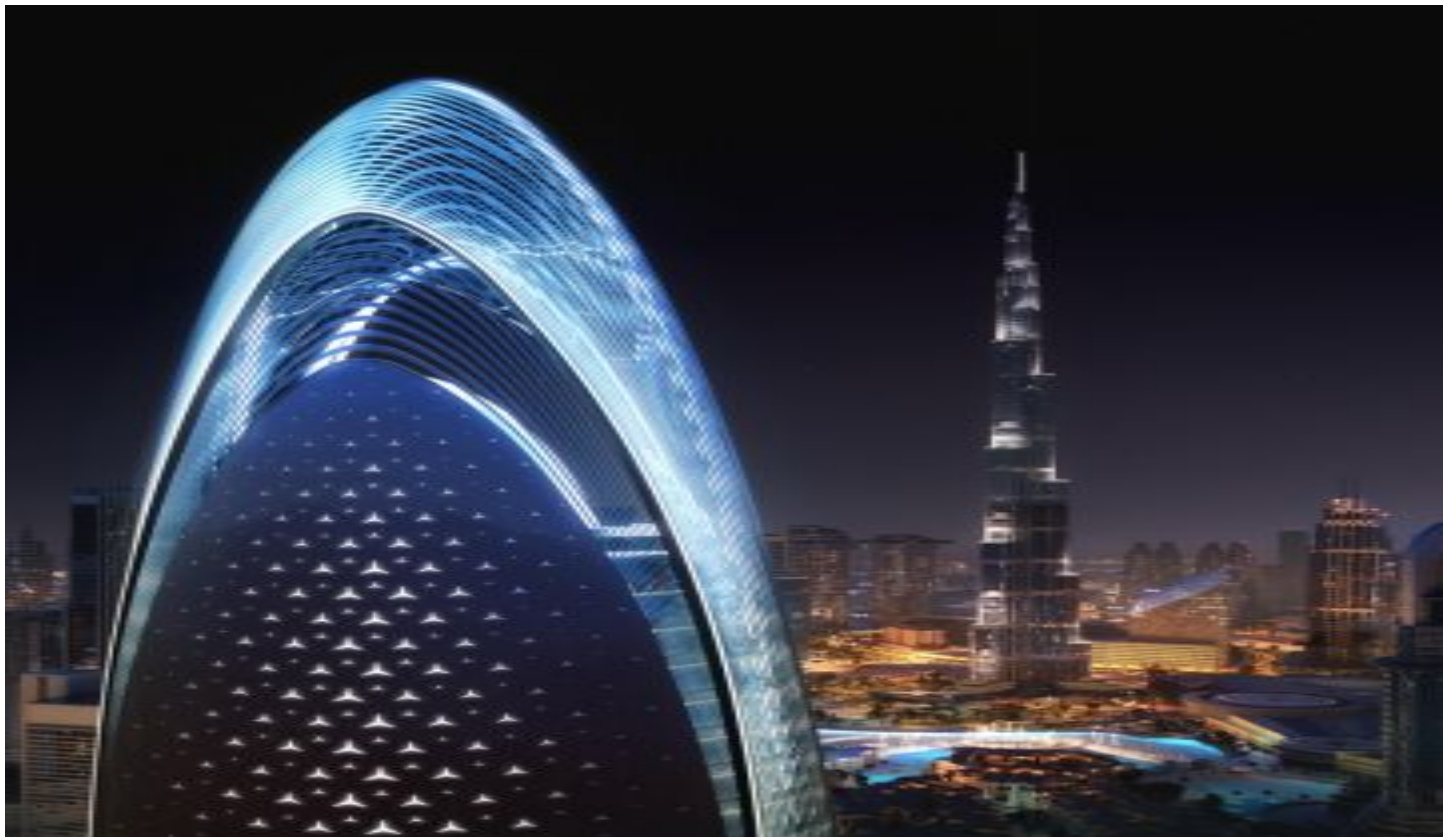

Advert No:f-494589-1011