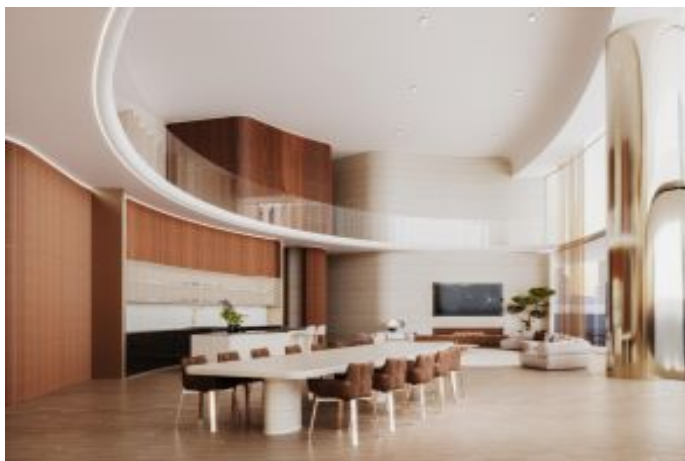

Advert No:f-494589-1011