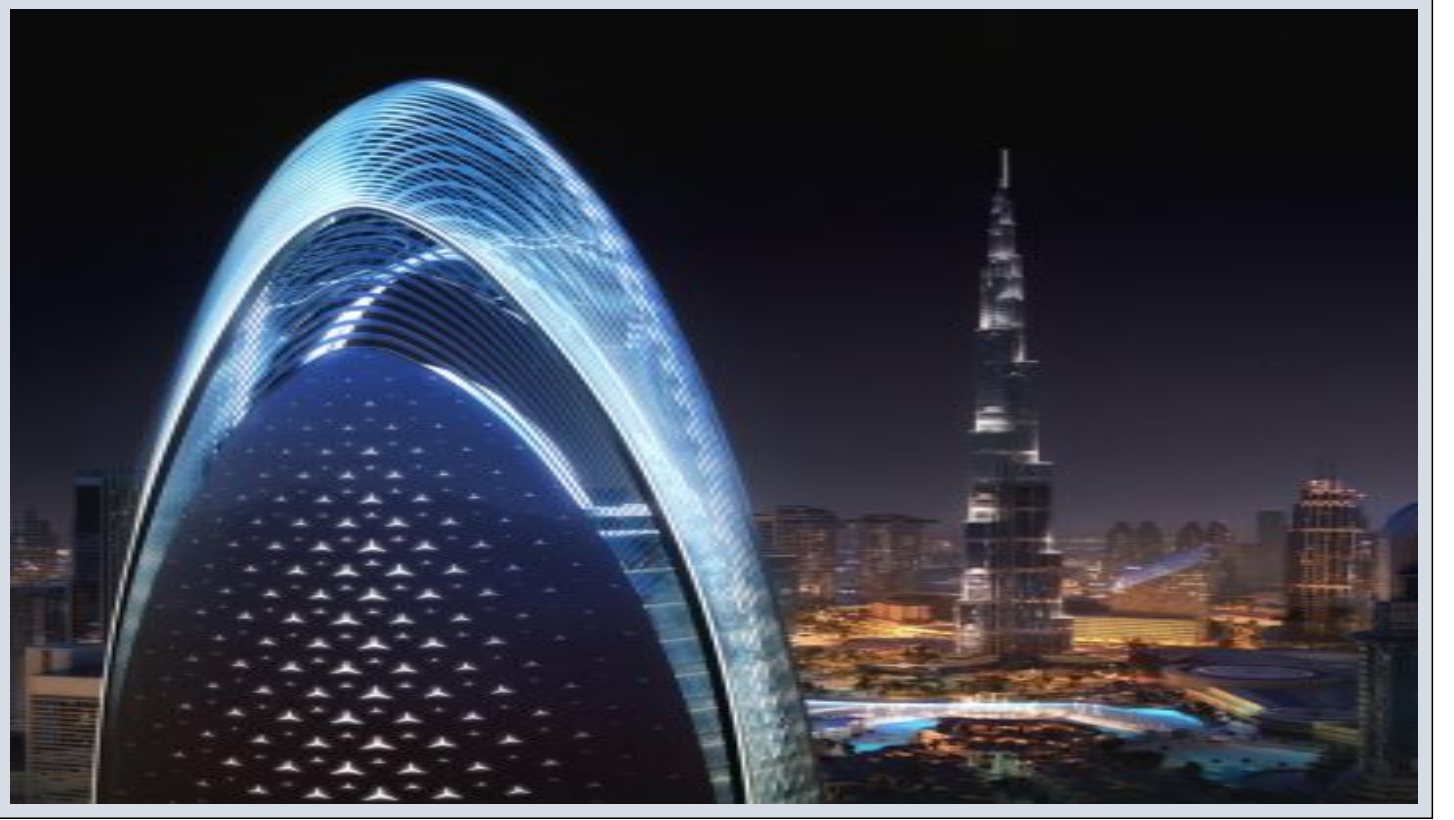

Mercedes-Benz Places by Binghatti - 2 Bedroom Type 1 Dubai / Downtown Dubai

For Sale - Apartment 2,805,000 \$ | 170 m2 Dubai / Downtown Dubai

Rooms : 2
Saloons : 1
Baths : 2
Type of Property : Apartment Flat
Which Floor : 13
Building Floor Number : 65