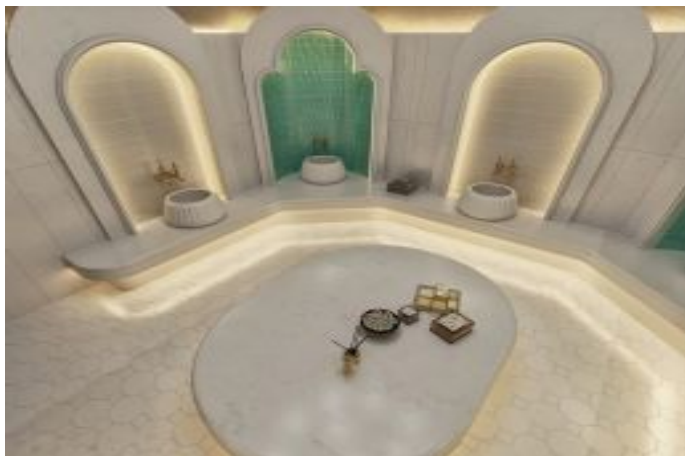

İlan No:f-494589-996