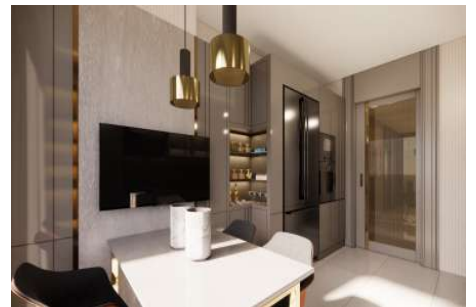

Advert No:f-494589-915