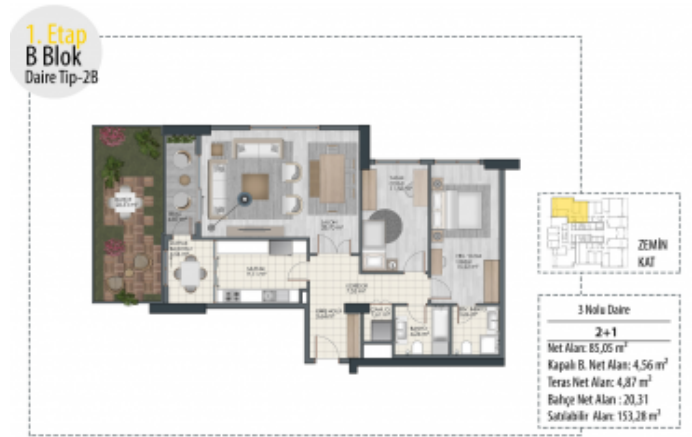

Advert No:f-494589-907

Advert No:f-494589-907

**1 Etap  
B Blok  
Daire Tip-2**

**NORMAL KAT**

5,668.0,11,12,14,15,17,18,20,  
21,23,24,26,27,29,30,32,33,35  
36,38,39,41,42,44,45,47,48,  
50,51,53,54,56,57,58,59,61,62  
64,65,67,68,70,71,73,74  
Maks Daireler