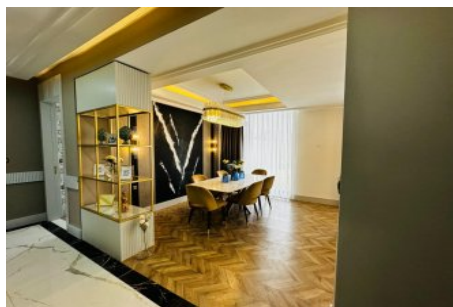

Büyükkçekmece /

Büyükkçekmece

34528 , Istanbul

Advert No:f-494589-1154

Advert No:f-494589-1154

Advert No:f-494589-1154

TERAS DUBLEKS DAİRE  
ALT KAT  
TERRACE DUPLEX APARTMENT GROUND FLOOR

TERAS DUBLEKS DAİRE  
ÜST KAT  
TERRACE DUPLEX APARTMENT GROUND FLOOR