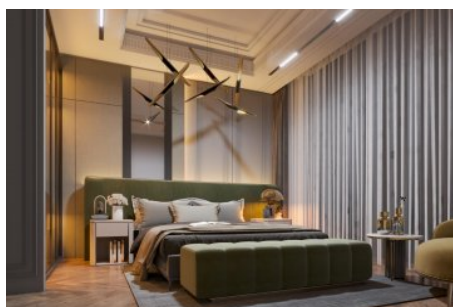

Büyüçekmece /

Büyüçekmece

34528 , İstanbul

Advert No:f-494589-1150

Advert No:f-494589-1150

Advert No:f-494589-1150

BAHÇE DUBLEKS DAİRE
ALT KAT
GARDEN DUPLEX APARTMENT GROUND FLOOR

BAHÇE DUBLEKS DAİRE
ÜST KAT
GARDEN DUPLEX APARTMENT GROUND FLOOR