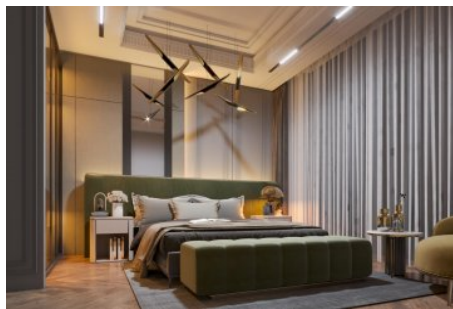

Büyükc kmece /

Büyükc kmece

34528 , Istanbul

Advert No:f-494589-1150

Advert No:f-494589-1150

Advert No:f-494589-1150

BAHÇE DUBLEKS DAİRE
ALT KAT
GARDEN DUPLEX APARTMENT GROUND FLOOR

BAHÇE DUBLEKS DAİRE
ÜST KAT
GARDEN DUPLEX APARTMENT GROUND FLOOR