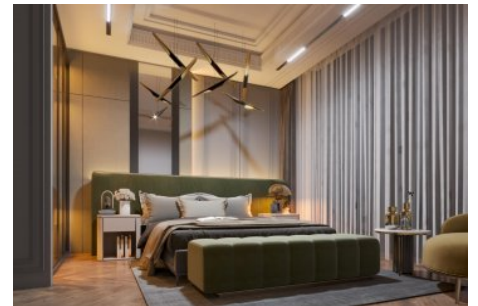

Büyükkçekmece /

Büyükkçekmece

34528 , Istanbul

Advert No:f-494589-1150

Advert No:f-494589-1150

Advert No:f-494589-1150

BAHÇE DUBLEKS DAİRE  
ALT KAT  
GARDEN DUPLEX APARTMENT GROUND FLOOR

BAHÇE DUBLEKS DAİRE  
ÜST KAT  
GARDEN DUPLEX APARTMENT GROUND FLOOR