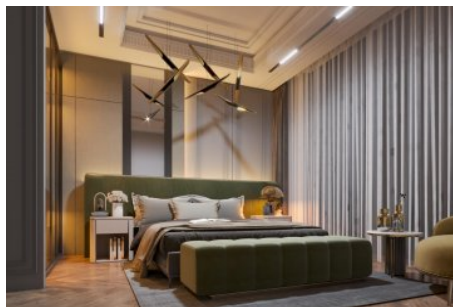

Büyükc kmece /

Büyükc kmece

34528 , Istanbul

Advert No:f-494589-1150

Advert No:f-494589-1150

Advert No:f-494589-1150

BAHÇE DUBLEKS DAİRE
ALT KAT
GARDEN DUPLEX APARTMENT GROUND FLOOR

BAHÇE DUBLEKS DAİRE
ÜST KAT
GARDEN DUPLEX APARTMENT GROUND FLOOR