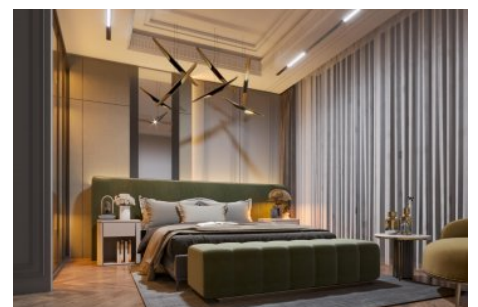

Büyükkçekmece /

Büyükkçekmece

34528 , Istanbul

Advert No:f-494589-1150

Advert No:f-494589-1150

Advert No:f-494589-1150

BAHÇE DUBLEKS DAİRE  
ALT KAT  
GARDEN DUPLEX APARTMENT GROUND FLOOR

BAHÇE DUBLEKS DAİRE  
ÜST KAT  
GARDEN DUPLEX APARTMENT GROUND FLOOR