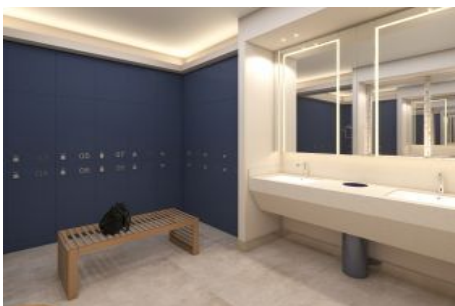

Advert No:f-494589-1256