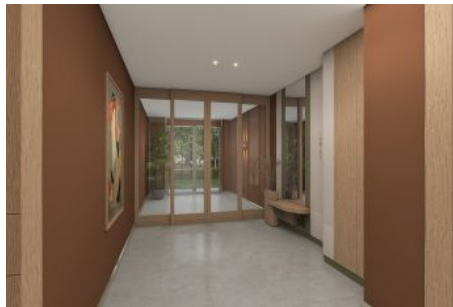

Advert No:f-494589-1252