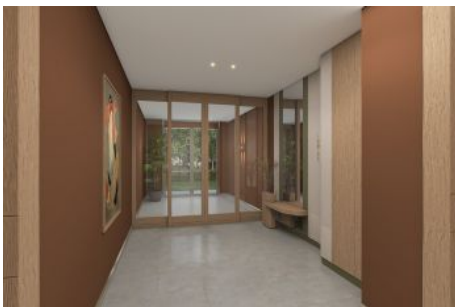

Advert No:f-494589-1251