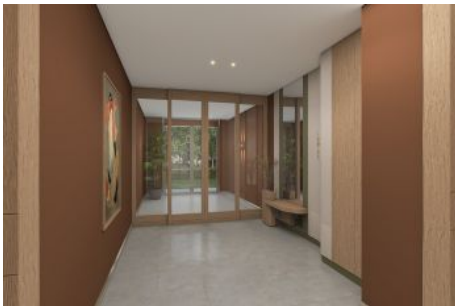

Номер объявления: f-494589-1251