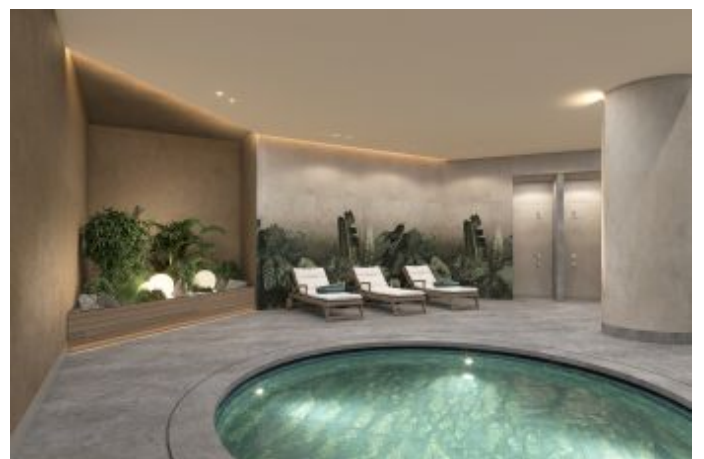

Advert No:f-494589-1250