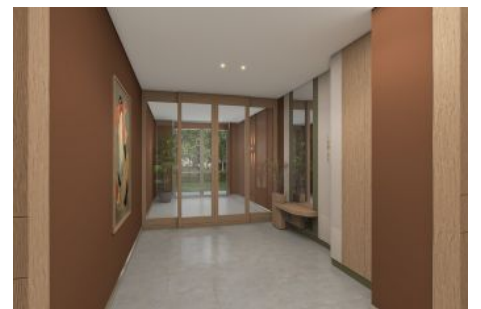

Advert No:f-494589-1250