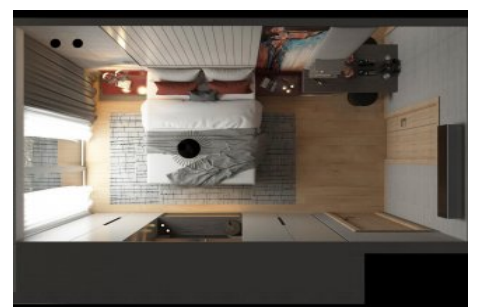

Advert No:f-494589-1249