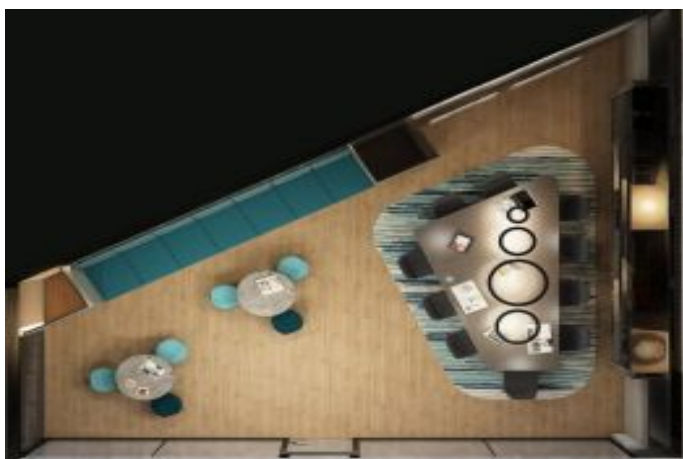

Advert No:f-494589-1246