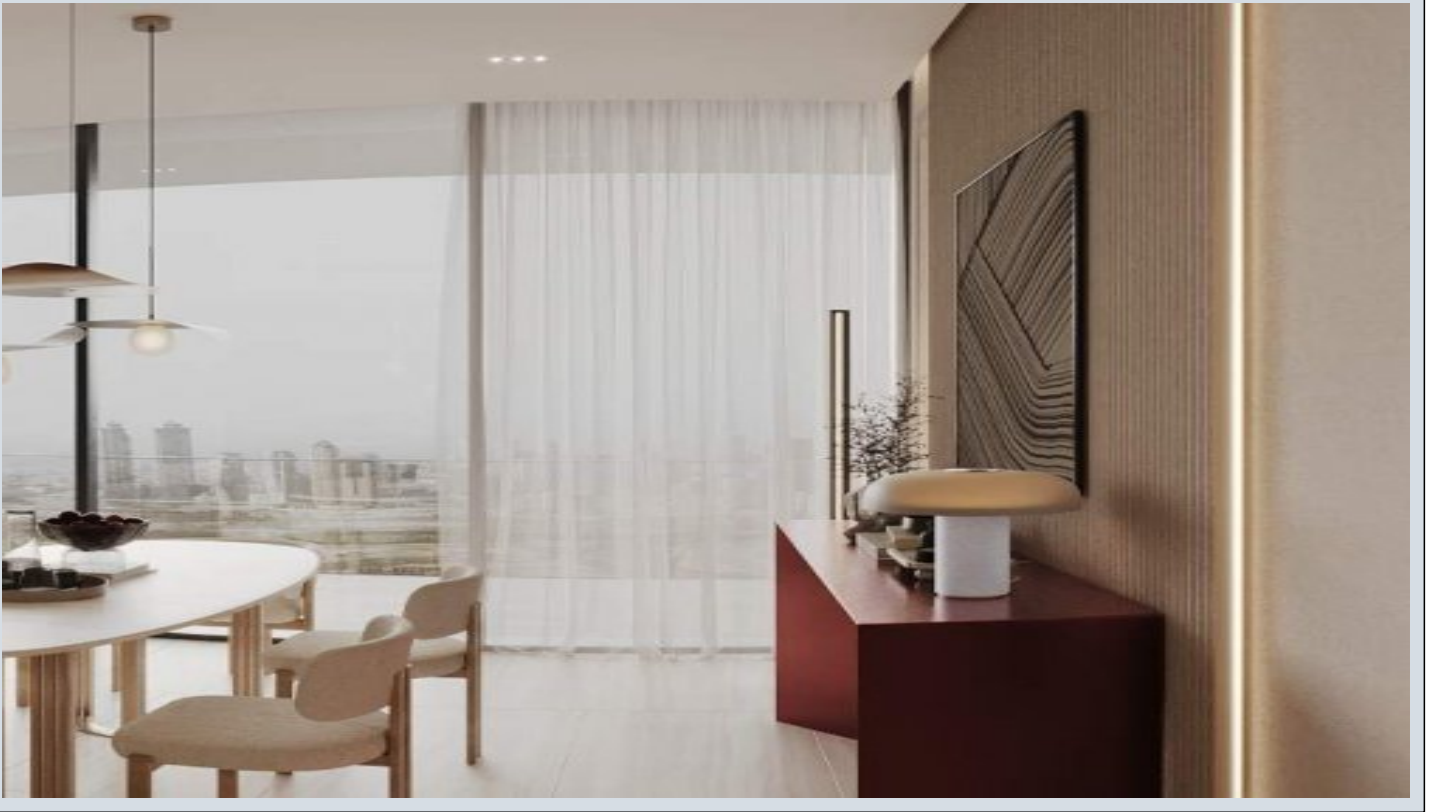

Ruby by Binghatti - Studio Dubai / Jumeirah Village Circle

For Sale - Apartment 189,000 \$ | 34 m2 Dubai / Jumeirah Village Circle

Rooms : 1

Baths : 1

Type of Property : Studio Apartment

Property Condition : Brand New