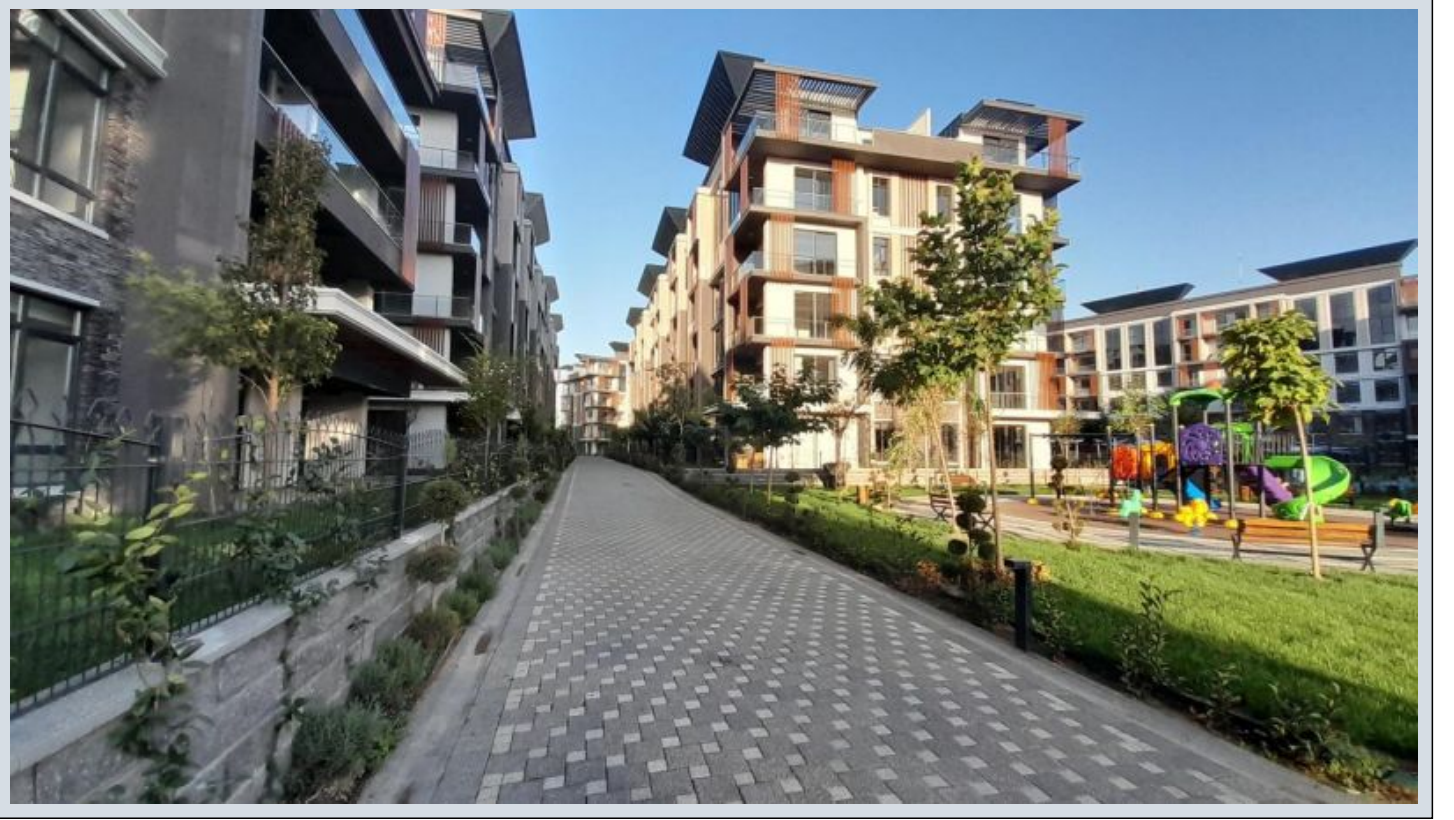

Esil Kartepe - 3+1 Roof Duplex Kocaeli / İzmit

For Sale - Apartment 318,000 \$ | 166 m2 Kocaeli / İzmit

İsmail Can

Phone +90 542-811 80 80

Mobile Phone +90 542-811
80 80

REALTY GALAXY

Phone +90 542-811 80 80