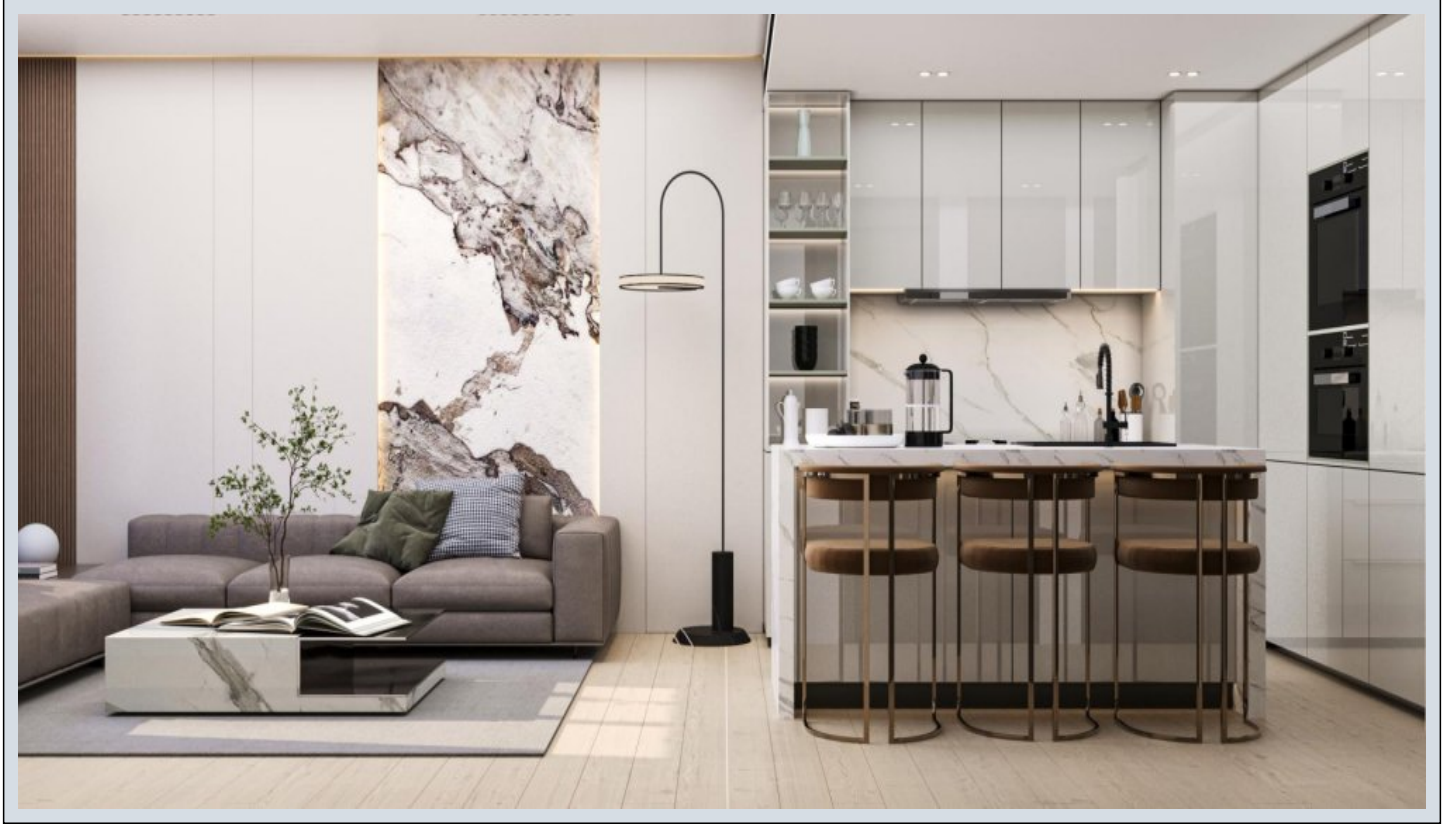

Dawn by Binghatti - Studio Dubai / Jumeirah Village Circle

For Sale - Apartment 289,000 \$ | 42 m2 Dubai / Jumeirah Village Circle

Rooms : 1

Baths : 1

Type of Property : Studio Apartment

Property Condition : Brand New