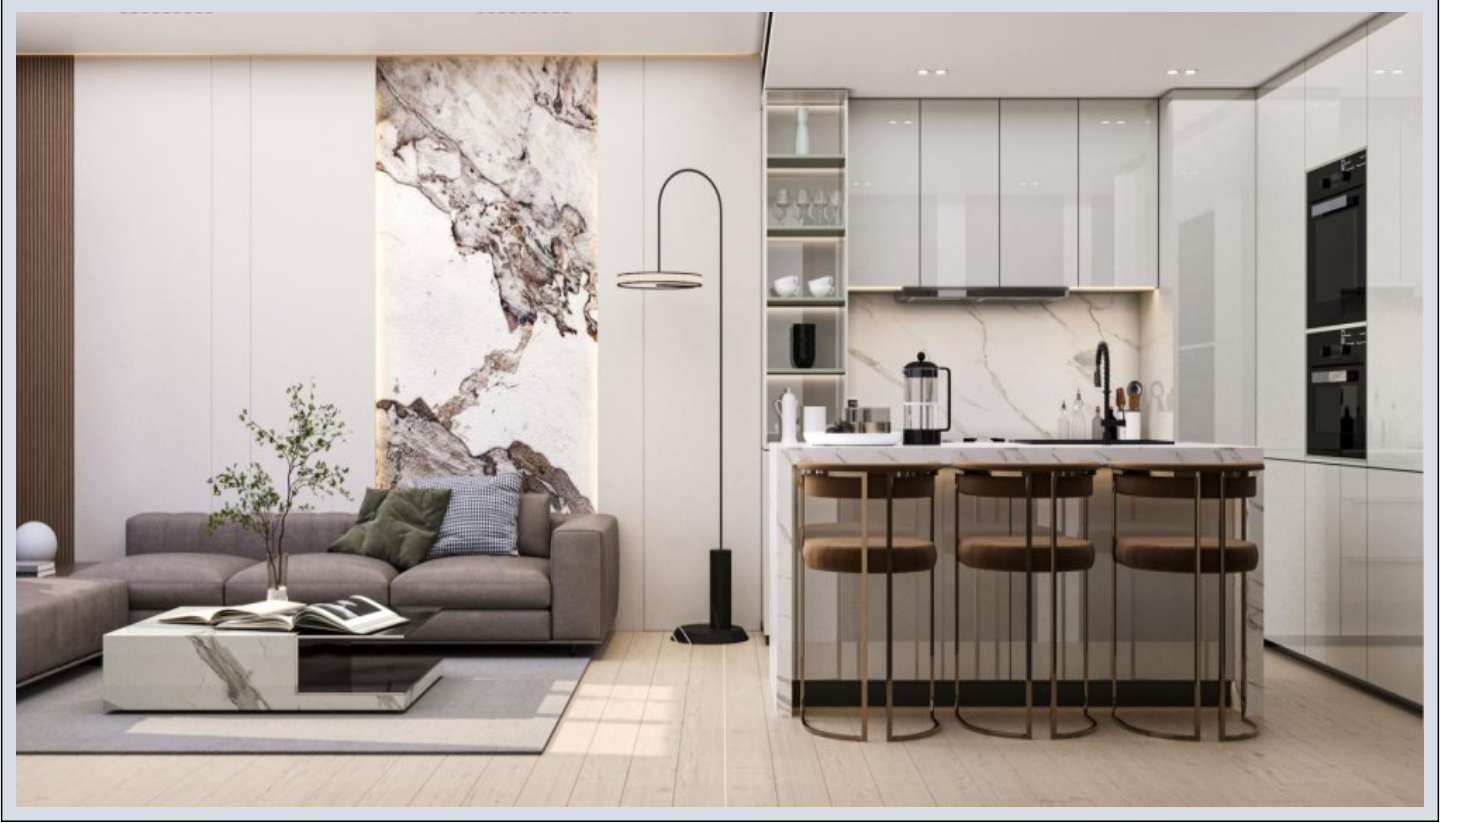

## Dawn by Binghatti - Studio Dubai / Jumeirah Village Circle

For Sale - Apartment 289,000 \$ | 42 m2 Dubai / Jumeirah Village Circle