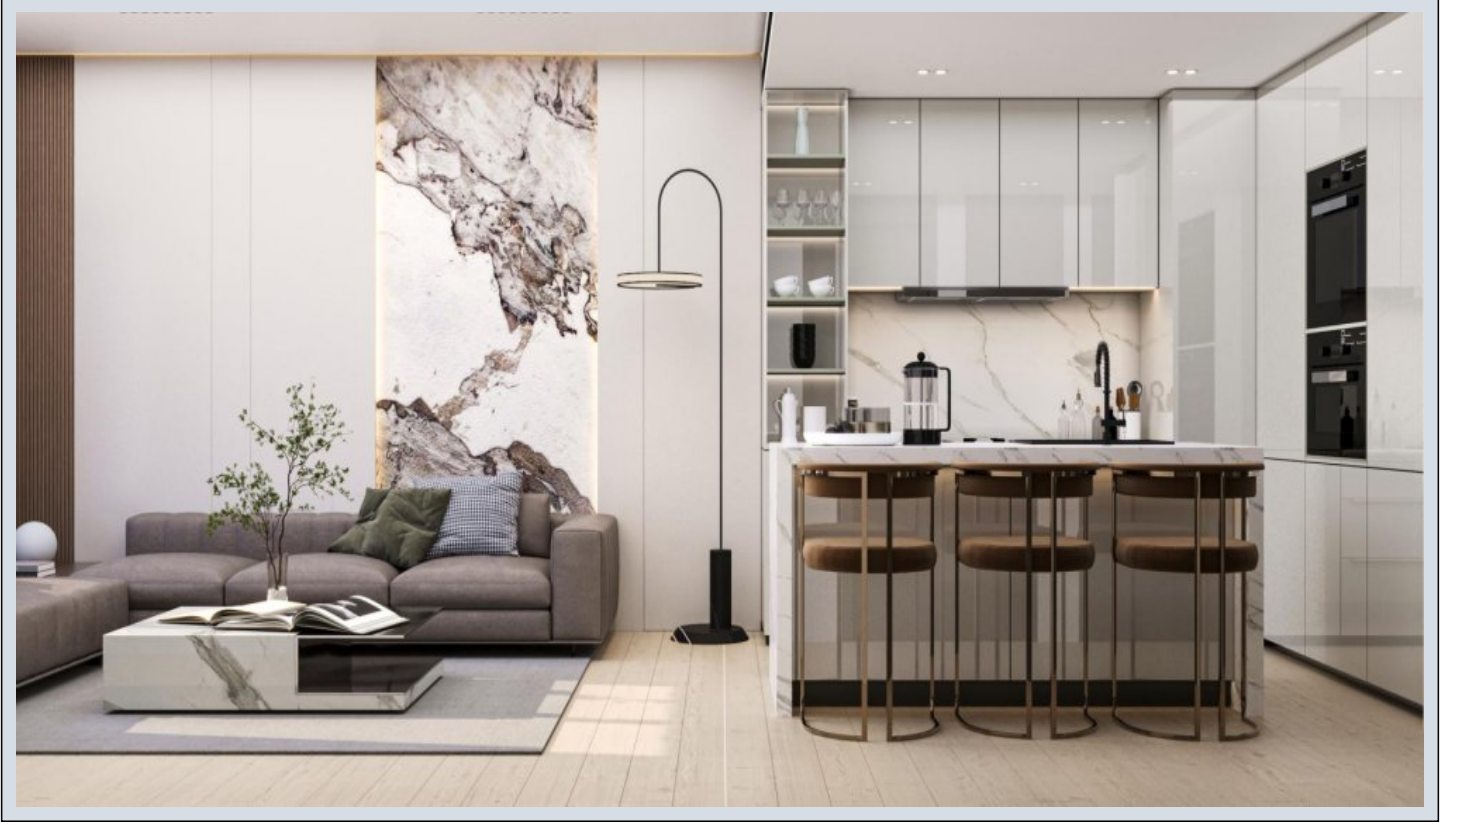

## Dawn by Binghatti - Studio Dubai / Jumeirah Village Circle

For Sale - Apartment 289,000 \$ | 42 m2 Dubai / Jumeirah Village Circle