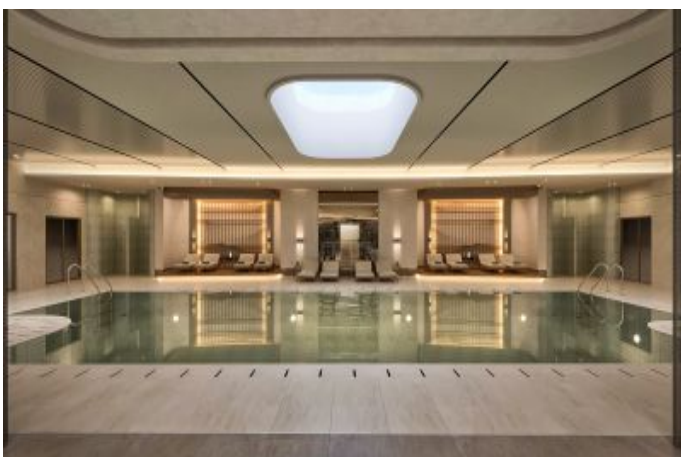

Advert No:f-494589-996