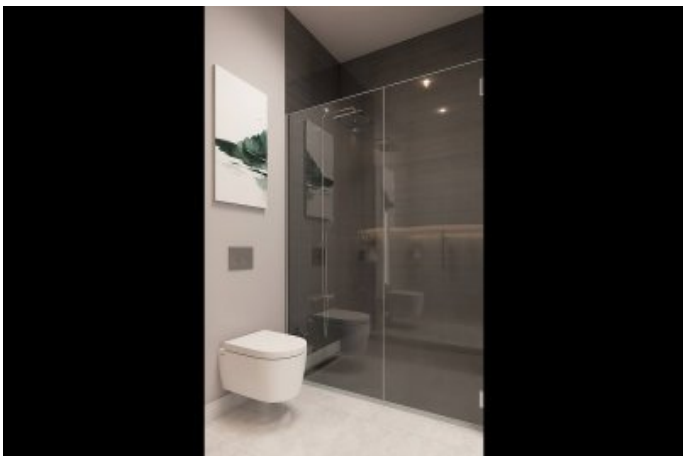

Advert No:f-494589-947