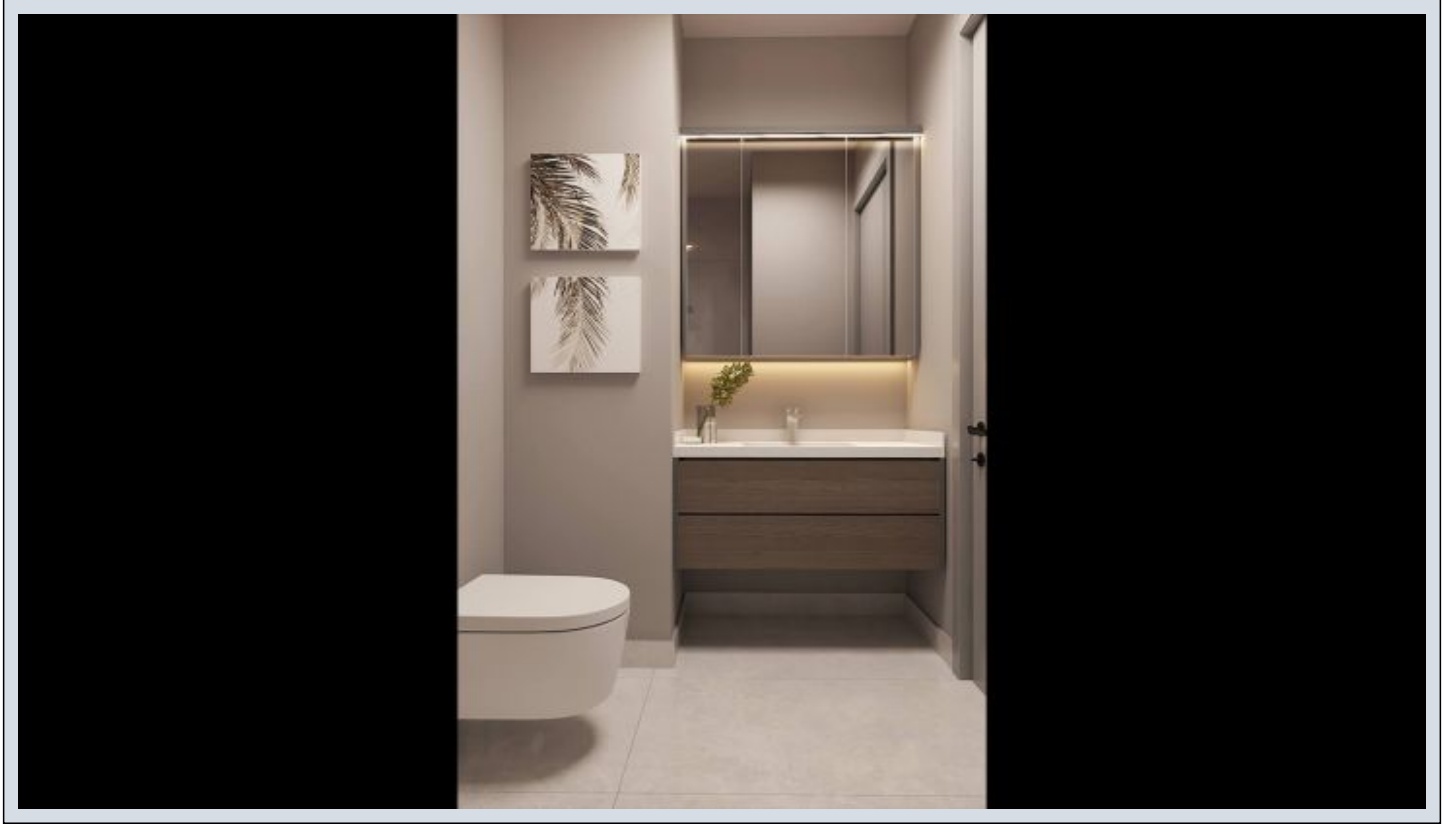

LUNA DRAGOS - 1+1 APARTMENT / RESIDENCE Istanbul / Maltepe

For Sale - Apartment 263,000 \$ | 56 m2 Istanbul / Maltepe

Rooms : 1
Saloons : 1
Baths : 1
Type of Property : Apartment Flat
Property Condition : Brand New
Usage Status : Empty
Property Direction : South
East
West
North