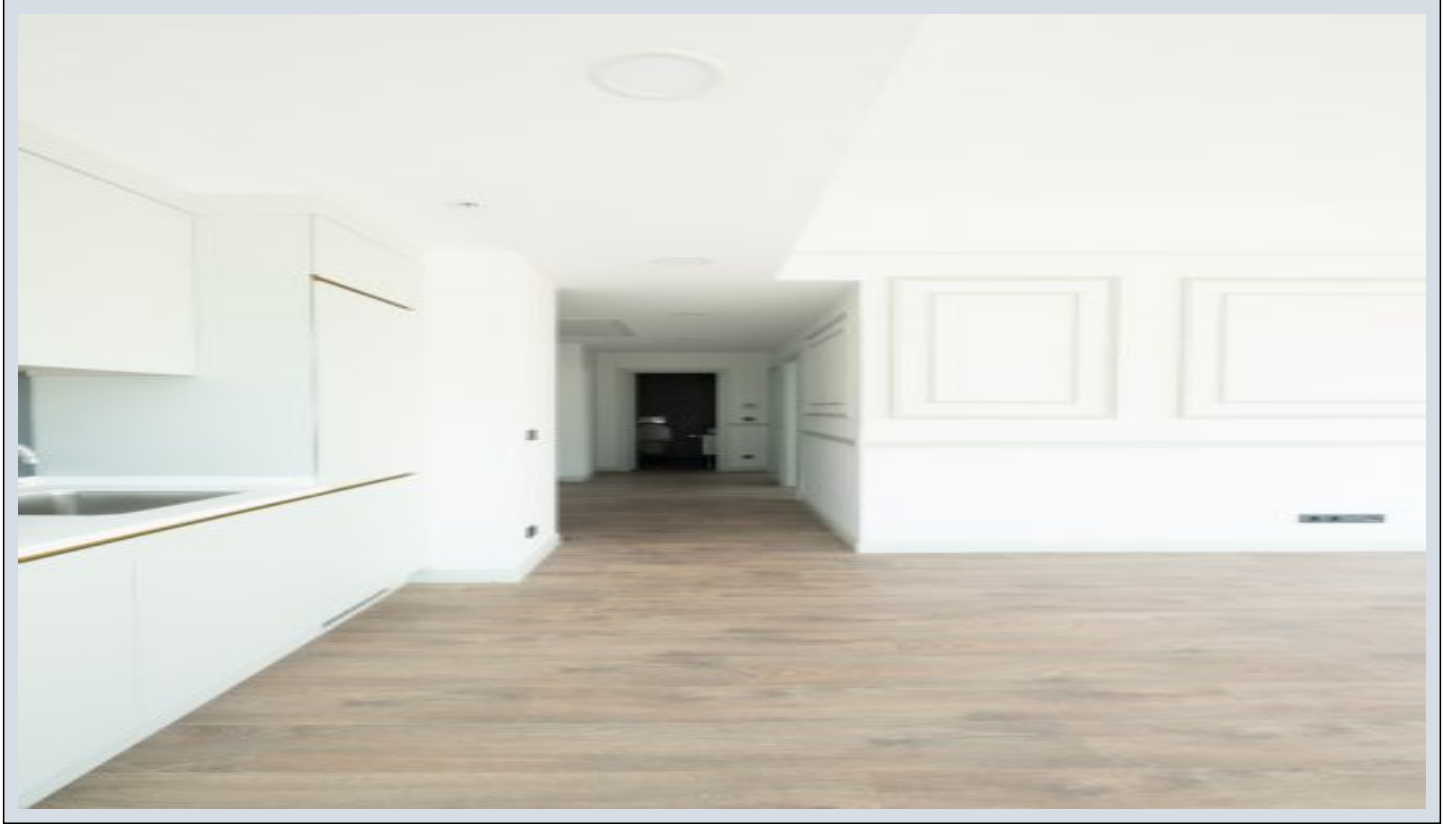

# Rooms : 1  
# Saloons : 1  
# Baths : 1  
Type of Property : Apartment Flat  
Property Direction : East  
West  
North  
Balcony Number : South  
Toilet Number : 1

İsmail Can

Phone +90 542-811 80 80

Mobile Phone +90 542-811  
80 80