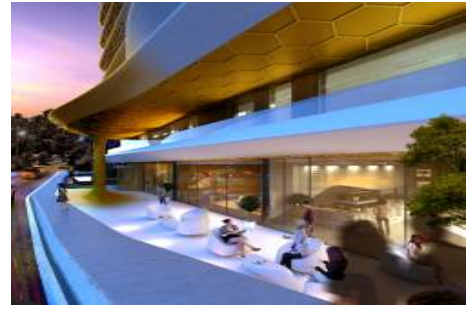

Advert No:f-494589-917