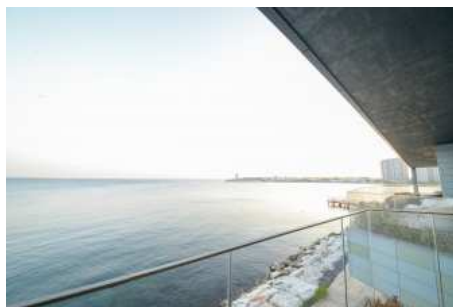

Advert No:f-494589-916