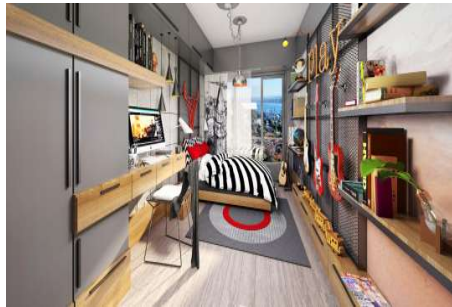

Advert No:f-494589-884