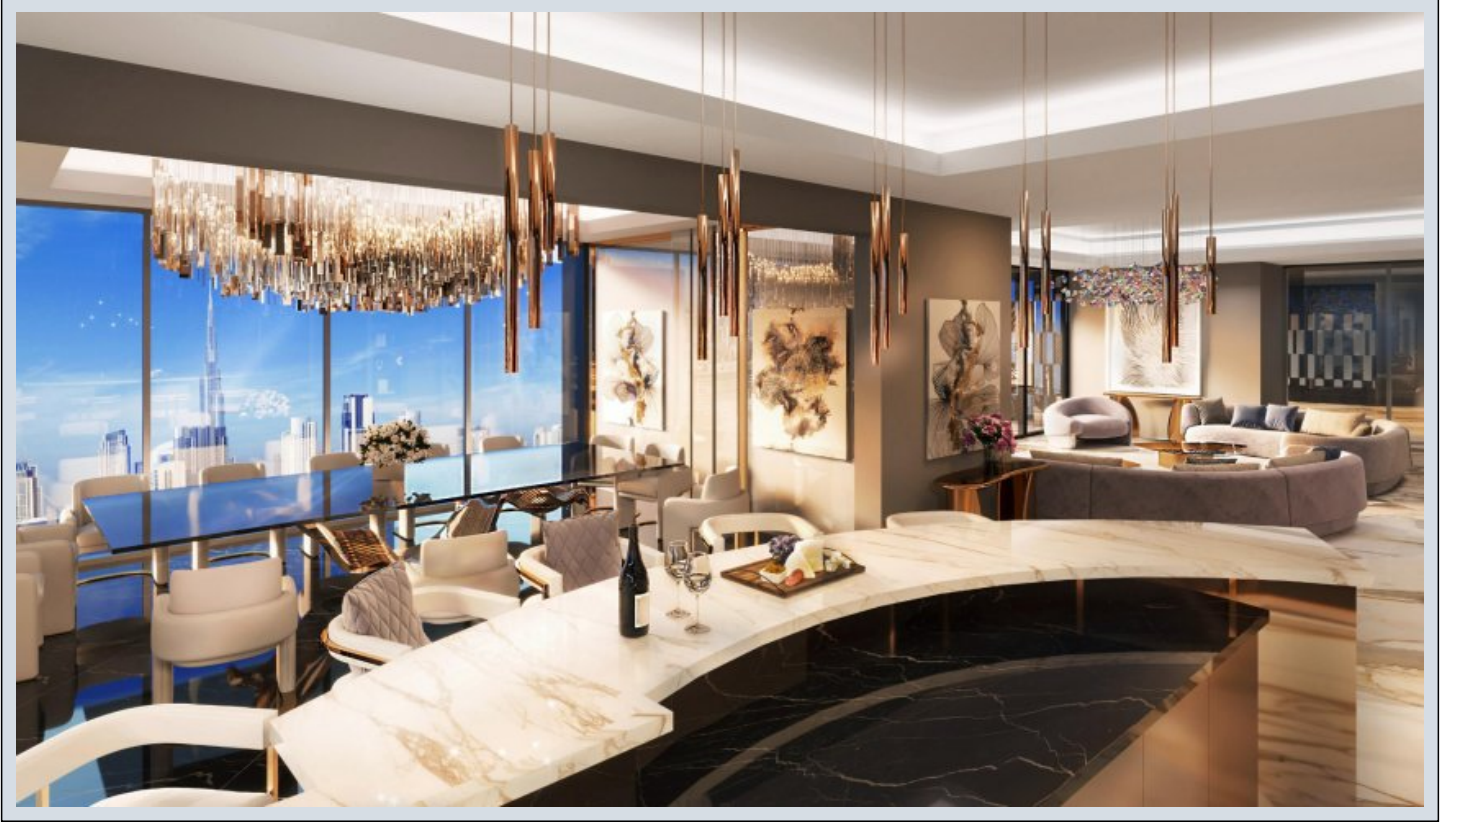

## Burj Binghatti - Fleur de Jardin Sky mansion Dubai / Business Bay

Satılır - Villa 8,469,000 \$ | 641 m2 Dubai / Business Bay

İsmail Can

Phone +90 542-811 80 80

Mobile Phone +90 542-811  
80 80

REALTY GALAXY