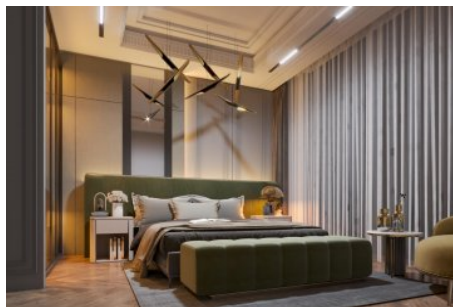

Büyükkçekmece /

Büyükkçekmece

34528 , Istanbul

Advert No:f-494589-1150

Advert No:f-494589-1150

Advert No:f-494589-1150

BAHÇE DUBLEKS DAİRE
ALT KAT
GARDEN DUPLEX APARTMENT GROUND FLOOR

BAHÇE DUBLEKS DAİRE
ÜST KAT
GARDEN DUPLEX APARTMENT GROUND FLOOR