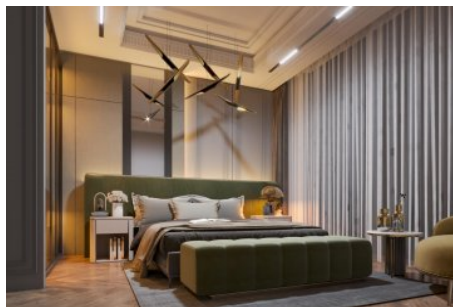

Büyükkçekmece /

Büyükkçekmece

34528 , İstanbul

Advert No:f-494589-1150

Advert No:f-494589-1150

Advert No:f-494589-1150

BAHÇE DUBLEKS DAİRE  
ALT KAT  
GARDEN DUPLEX APARTMENT GROUND FLOOR

BAHÇE DUBLEKS DAİRE  
ÜST KAT  
GARDEN DUPLEX APARTMENT GROUND FLOOR