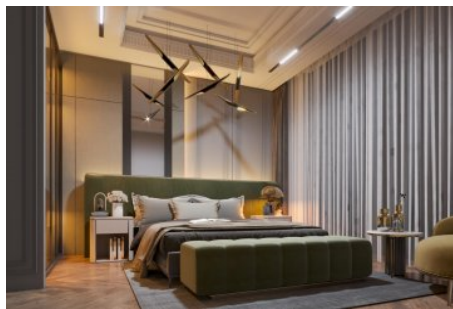

Büyükkçekmece /

Büyükkçekmece

34528 , Istanbul

Advert No:f-494589-1150

Advert No:f-494589-1150

Advert No:f-494589-1150

BAHÇE DUBLEKS DAİRE
ALT KAT
GARDEN DUPLEX APARTMENT GROUND FLOOR

BAHÇE DUBLEKS DAİRE
ÜST KAT
GARDEN DUPLEX APARTMENT GROUND FLOOR