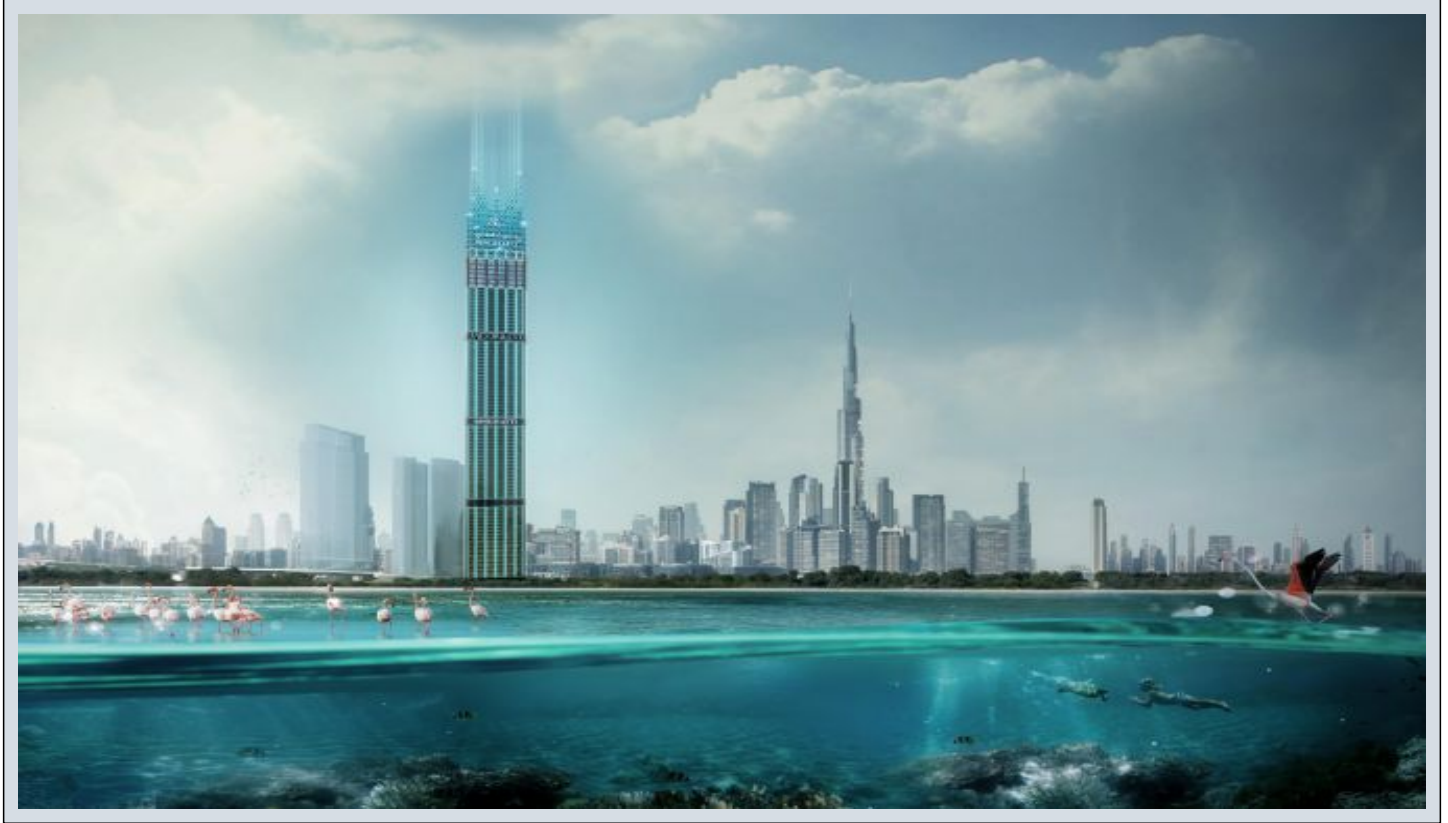

Burj Binghatti - Sapphire Villa Dubai / Business Bay

الىو - ىشورف 2,342,000 \$ | 306 m2 Dubai / Business Bay

İsmail Can

Phone +90 542-811 80 80

Mobile Phone +90 542-811
80 80

REALTY GALAXY

Phone +90 542-811 80 80