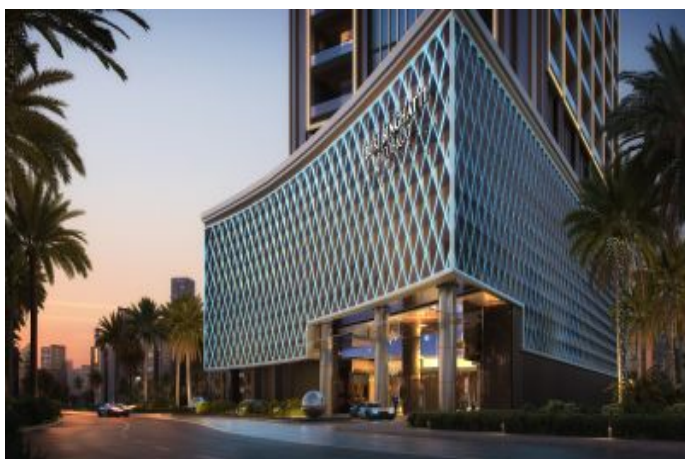

Advert No:f-494589-1055